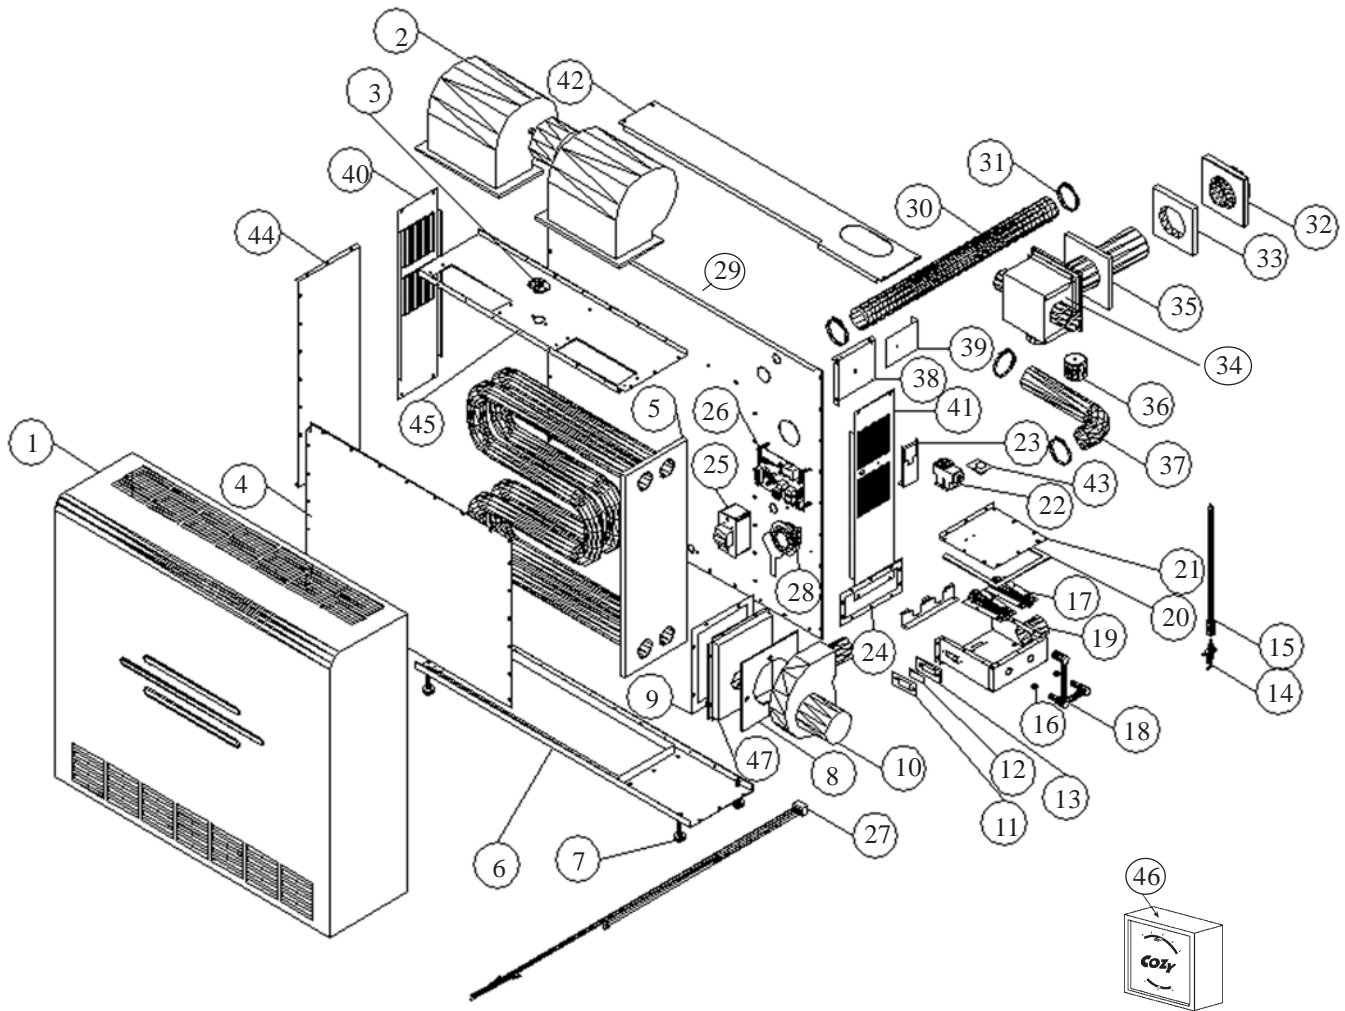

MODEL NUMBERS

HEDV253A - NAT. GAS

HEDV403A - NAT. GAS

HEDV254A - L.P. GAS

HEDV404A - L.P. GAS

**HI-EFFICIENT DIRECT VENT
WALL FURNACE**

Prices and specifications subject
to change without notice.

All prices are F.O.B. factory.